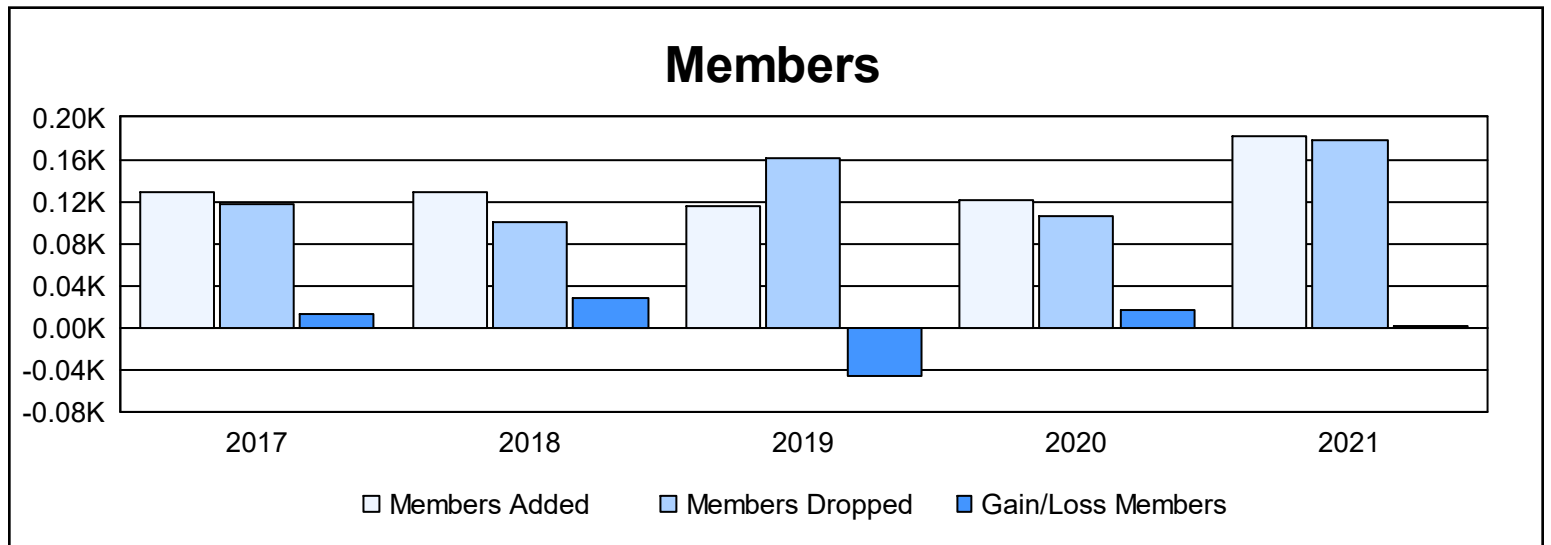

Year	New Clubs	Dropped Clubs	Gain/ Loss Clubs	New Members	Charter Members	Reinstate Members	Transfer Members	Total Member Added	Total Members Dropped	Gain/ Loss Members
2016-2017	1	2	-1	91	31	0	7	129	117	12
2017-2018	1	0	1	92	31	0	5	128	100	28
2018-2019	1	0	1	79	28	3	5	115	161	-46
2019-2020	1	1	0	81	30	4	6	121	105	16
2020-2021	2	1	1	95	60	24	2	181	179	2
<b>Average</b>	<b>1</b>	<b>1</b>	<b>0</b>	<b>88</b>	<b>36</b>	<b>6</b>	<b>5</b>	<b>135</b>	<b>132</b>	<b>2</b>

### Membership Composition June 2021 Cumulative