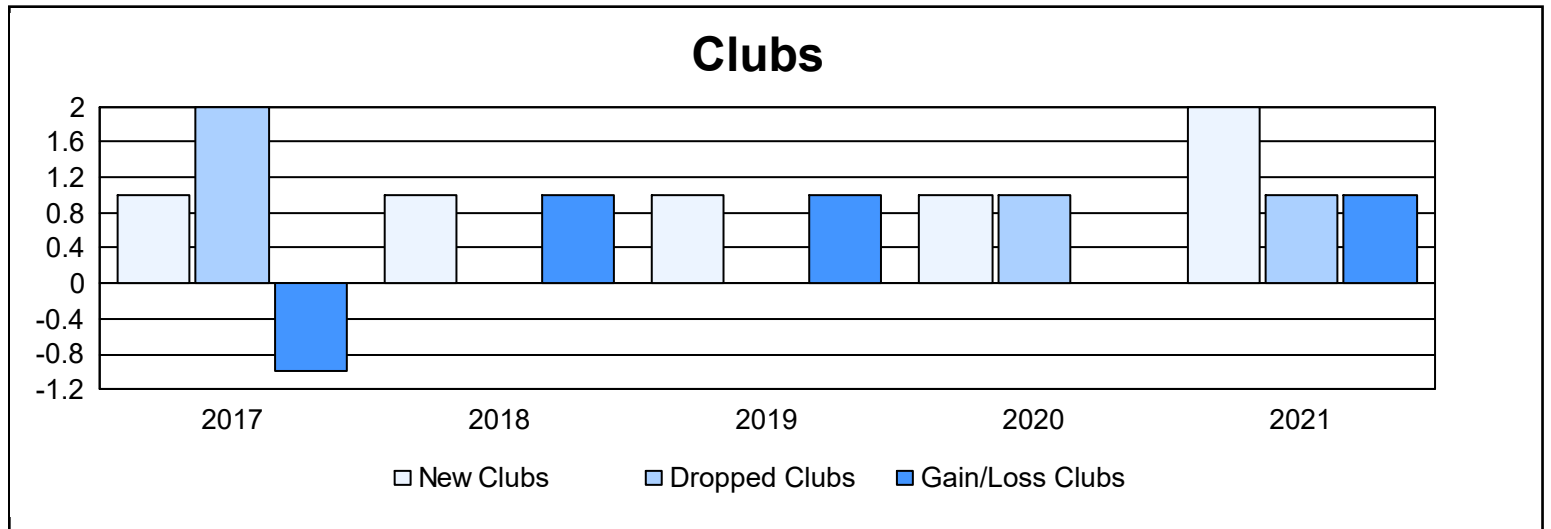

Year	New Clubs	Dropped Clubs	Gain/ Loss Clubs	New Members	Charter Members	Reinstate Members	Transfer Members	Total Member Added	Total Members Dropped	Gain/ Loss Members
2016-2017	1	2	-1	91	31	0	7	129	117	12
2017-2018	1	0	1	92	31	0	5	128	100	28
2018-2019	1	0	1	79	28	3	5	115	161	-46
2019-2020	1	1	0	81	30	4	6	121	105	16
2020-2021	2	1	1	95	60	24	2	181	179	2
<b>Average</b>	<b>1</b>	<b>1</b>	<b>0</b>	<b>88</b>	<b>36</b>	<b>6</b>	<b>5</b>	<b>135</b>	<b>132</b>	<b>2</b>

### Membership Composition June 2021 Cumulative